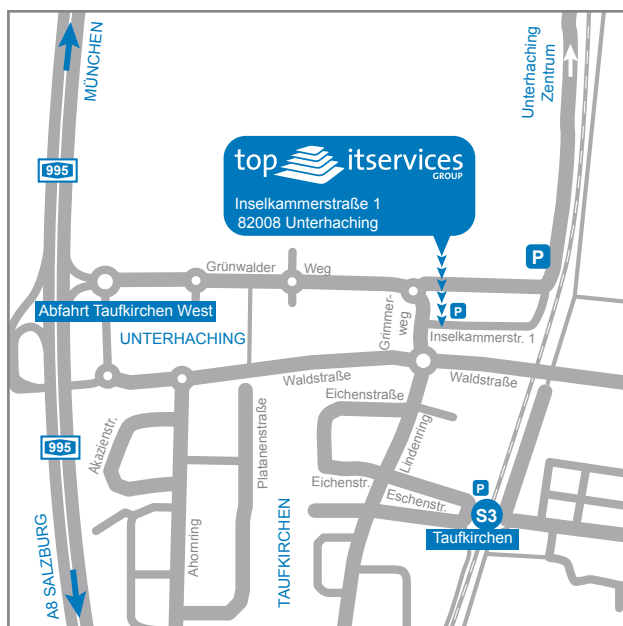

» Location Service Center Munich

top itservices Group:

top itservices AG, toptecs GmbH, bitts. GmbH,
topVS GmbH

Inselkammerstraße 1
D-82008 Unterhaching
Phone +49 89 95468-0 Fax -199
www.top-itservices.com
www.toptecs.de
www.bitts.de

Driving Directions:

Coming from West A95/A96:

Follow the „Mittlerer Ring“ up to the highway A995 direction Salzburg/Innsbruck. Leave the highway at the exit Taufkirchen-West/Unterhaching-Süd. Follow the street to the circled traffic crossing and keep ahead into the Waldstraße. At the third circled traffic crossing, leave the Waldstraße to the left into the Glimmerweg and turn to the right into the next following Inselkammerstr. You find us on the left side on the first floor.

Go direction Munich to the crossing München Süd...(hereafter detailed description).

Detailed description:

Follow the highway A995 direction München West/Lindau/Garmisch. Leave the highway at the exit Taufkirchen-West/Unterhaching-Süd. Leave the circled traffic crossing at the second street (Grünwalder Weg) direction Taufkirchen/Bad Tölz/Sauerlach/Unterhaching. In the fourth circled traffic crossing, you turn to the right into the Glimmerweg and turn to the left into the next following Inselkammerstraße. Our office is located on the left side of the street on the first floor.

For our visitors we have foreseen two parking lots in front of the office. Additional parking is available on the large parking lot in Grünwalder Weg.

Using public transportation S-Bahn – S3:

Leave the train at Taufkirchen. Our office is within about seven minutes footpath from the station. Follow the Eschenstraße in the direction of Lindenring. Turn to the right and follow the Lindenring up to the circled traffic crossing. Here you go straight ahead into the Glimmerweg. After 150 meters, you reach on the right the Inselkammerstraße. You find us on the left side the first floor.